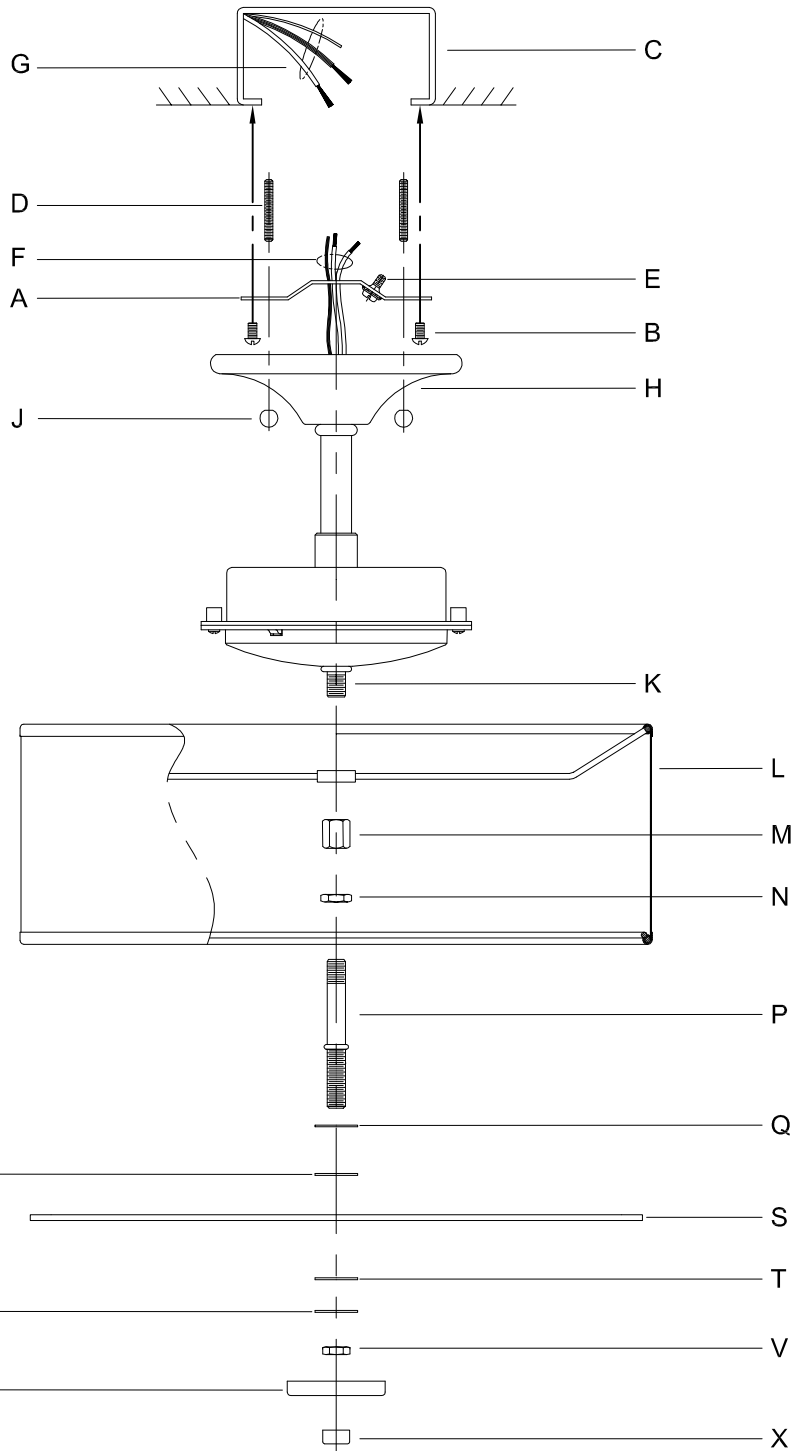

Assembly & Installation Instructions

CAUTION: Read instructions carefully and turn electricity off at main circuit breaker panel before beginning installation.

P3683-XX30K9, P350134

*****

WARNING - If any Special Control Devices are used with this Fixture, Follow the Instructions Carefully to assure full compliance with N.E.C. requirements. If there are any questions, contact a Qualified Electrical Contractor.

WARNING - This product contains chemicals known to the State of California to cause cancer, birth defects and /or other reproductive harm. Thoroughly wash hands after installing, handling, cleaning, or otherwise touching this product.

CAUTION - All glass is fragile, use care when handling Glass component(s) and or Lamp(s).

*****

ASSEMBLY STEPS:

PASOS PARA ENSAMBLAR:

MODE D'ASSEMBLAGE:

1. D,E → A
2. B,A → C
3. F → G
4. H,J → D
5. M,L → K
6. P,N → M
7. Q,R,S,T,U,V → P
8. W,X → P

**B, C, G
(NOT FURNISHED)
(NO INCLUIDA)
(NON FOURNIE)**