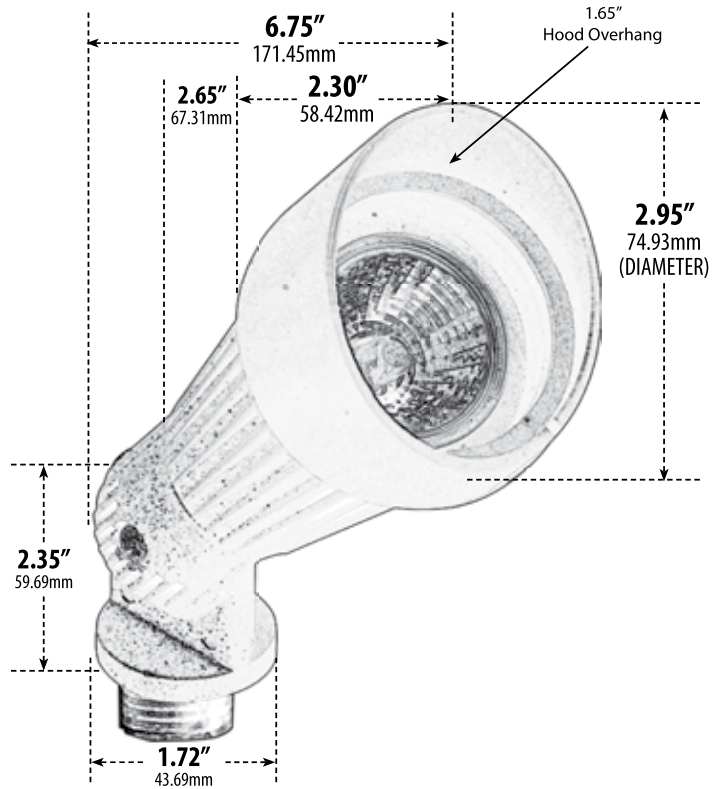

LV203

DIRECTIONAL SPOT LIGHT WITH HOOD

- ▶ **Material:** Powder Coated Cast Aluminum
- ▶ **Lens:** Clear, Heat Resistant, Tempered Glass
- ▶ **Lamp:** MR16 Bi-Pin Base (50W Maximum)

MODEL NUMBER	LAMP TYPE	ILLUMINANT TYPE	WATTS (W)	VOLTS (V)	LAMP(S) INCLUDED?
LV203	MR16	HALOGEN	20	12	YES
LV-LED203	MR16-LED	3 LEDs	3	12	YES

Pre-wired with UL Listed Direct Burial Wire/Cable

- ▶ **Adjustable Knuckle with 1/2" NPT**
- ▶ **Ground Spike Included for Installation**
- ▶ **Connector Available:** P-CN01 (sold separately)
- ▶ **Available Finish:** Black, Bronze, Green, Verde Green
- ▶ **ETL Approved**

Overall Dimensions:
7.50"H x 2.95"W x 6.75"D

Maximum Height: 7.50"
Minimum Height: 3.50"
Maximum Depth: 7.00"
Minimum Depth: 3.50"

Weight: 0.80 lbs
Approximate Wire Length: 17"
Box Dimensions:
9.00"H x 4.00"W x 3.25"D