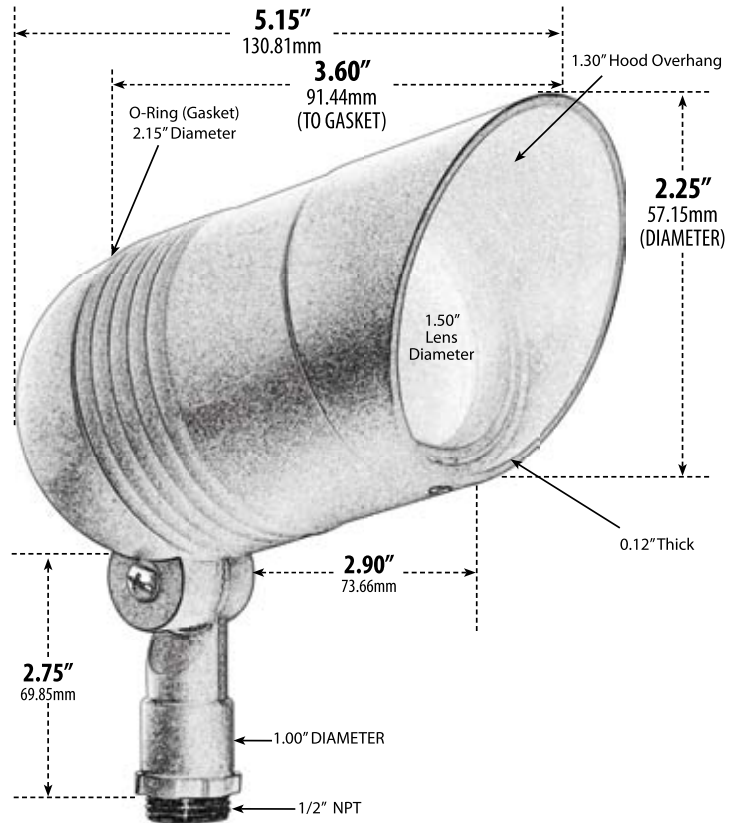

LV222

DIRECTIONAL SPOT LIGHT WITH HOOD

- ▶ **Material:** Powder Coated Cast Aluminum
- ▶ **Lens:** Clear, Heat Resistant, Tempered Glass
- ▶ **Lamp:** MR16 Bi-Pin Base (50W Maximum)

MODEL NUMBER	LAMP TYPE	ILLUMINANT TYPE	WATTS (W)	VOLTS (V)	LAMP(S) INCLUDED?
LV222	MR16	HALOGEN	20	12	YES
LV-LED222	MR16-LED	3 LEDs	3	12	YES

Pre-wired with UL Listed Direct Burial Wire/Cable

- ▶ **Adjustable Knuckle with 1/2" NPT**
- ▶ **Ground Spike Included for Installation**
- ▶ **Connector Available:** P-CN01 (sold separately)
- ▶ **Available Finish:** Black, Green, Verde Green
- ▶ **ETL Approved**

Overall Dimensions:
8.00"H x 2.23"W x 4.75"D

Maximum Height: 8.50"
Minimum Height: 5.25"
Maximum Depth: 5.75"
Minimum Depth: 3.00"

Weight: 0.80
Approximate Wire Length: 17.00"
Box Dimensions:
7.38"H x 3.50"W x 3.00"D