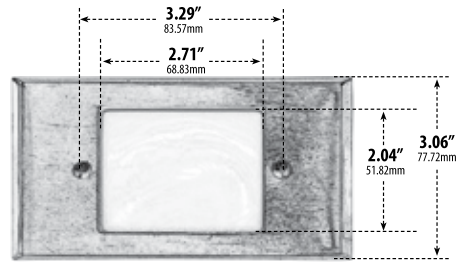

LV612

RECESSED OPEN FACE BRICK, STEP AND WALL LIGHT

LV612-B

LV612-CP

LV612-VG

LV612-ABS

LV612-W

LV612-ABZ

Overall Dimensions:
2.64"H x 5.71"W x 3.06"D

Maximum Height: 2.64"
Width: 5.71"
Maximum Depth: 3.06"

Weight: 0.8lbs
Approximate Wire Length: 16"
Box Dimensions: 6.0"W x 3.25"H x 3.25"D

- ▶ **Faceplate Material:** See below
- ▶ **Housing Material:** Brass
- ▶ **Lens:** Frosted, Heat Resistant, Tempered Glass
- ▶ **Lamp:** 93/1156 Bay Base (21W Maximum)