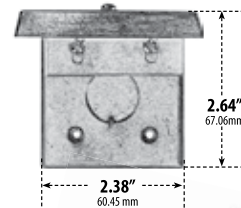

LV612

RECESSED OPEN FACE BRICK, STEP AND WALL LIGHT

LV612-B

LV612-CP

LV612-VG

LV612-ABS

LV612-W

LV612-ABZ

Overall Dimensions:
2.64"H x 5.71"W x 3.06"D

Maximum Height: 2.64"
Width: 5.71"
Maximum Depth: 3.06"

Weight: 0.8lbs
Approximate Wire Length: 16"
Box Dimensions: 6.0"W x 3.25"H x 3.25"D

- ▶ **Faceplate Material:** See below
- ▶ **Housing Material:** Brass
- ▶ **Lens:** Frosted, Heat Resistant, Tempered Glass
- ▶ **Lamp:** 93/1156 Bay Base (21W Maximum)