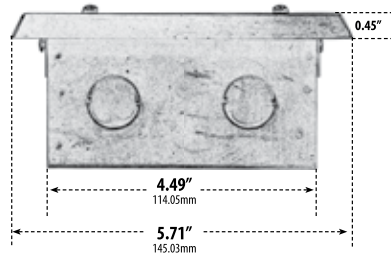

LV612

RECESSED OPEN FACE BRICK, STEP AND WALL LIGHT

LV612-B

LV612-CP

LV612-VG

LV612-ABS

LV612-W

LV612-ABZ

Overall Dimensions:
2.64"H x 5.71"W x 3.06"D

Maximum Height: 2.64"
Width: 5.71"
Maximum Depth: 3.06"

Weight: 0.8lbs
Approximate Wire Length: 16"
Box Dimensions: 6.0"W x 3.25"H x 3.25"D

- ▶ **Faceplate Material:** See below
- ▶ **Housing Material:** Brass
- ▶ **Lens:** Frosted, Heat Resistant, Tempered Glass
- ▶ **Lamp:** 93/1156 Bay Base (21W Maximum)