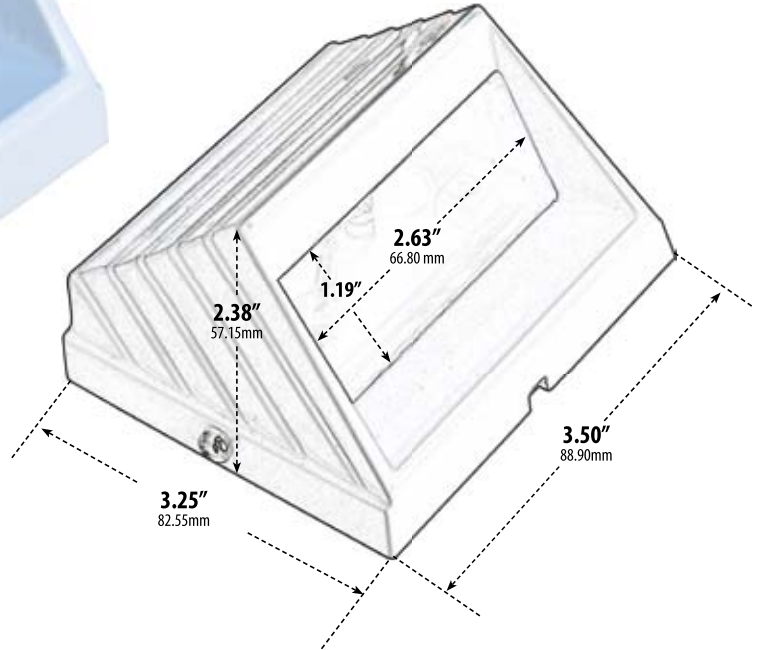

LV706

SURFACE MOUNT BRICK, STEP, WALL AND DECK LIGHT

- ▶ **Material:** Powder Coated Cast Aluminum
- ▶ **Lens:** Frosted, Heat Resistant, Tempered Glass
- ▶ **Lamp:** JC Bi-Pin Base (20W Maximum)

MODEL NUMBER	LAMP TYPE	ILLUMINANT TYPE	WATTS (W)	VOLTS (V)	LAMP(S) INCLUDED?
LV706	JC	HALOGEN	20	12	YES
LV-LED706	JC-LED	15 LEDs	1.3	12	YES

- ▶ **Available Color:** Black, White, Bronze, Gray, Verde Green
- ▶ **Connector Available:** P-CN01 (sold separately) See page 89
- ▶ **ETL Approved**

Overall Dimensions:
4.00"H x 7.25"W x 2.25"D

Weight: 1.00 lbs
Approximate Wire Length: 6"
Box Dimensions: 7.63"H x 4.38"W x 2.75"D
Lamp Included