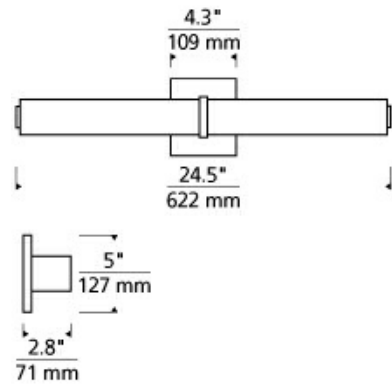

## ORDERING INFORMATION

700BCMLN	LENGTH (A)	COLOR	FINISH	LAMP
	24 24"	W WHITE GLASS	C CHROME S SATIN NICKEL	-LED930 LED 90 CRI 3000K 120V (T24) -LED930-277 LED 90 CRI 3000K 277V

700BCMLN \_\_\_\_\_

JOB NAME \_\_\_\_\_

## SPECIFICATIONS

HARDWARE MATERIAL	Metal
SHADE MATERIAL	Glass
NET WEIGHT	4.0 lbs
HEIGHT	5in
WIDTH	2.8in
LENGTH	24.5in
WET LISTED	
DAMP LISTED	Yes
DRY LISTED	
GENERAL LISTING	ETL Listed
INCLUDES	